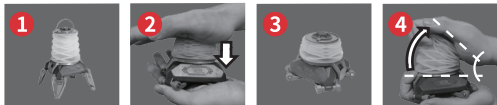

柔光罩折叠演示/Folding demonstration of diffuser