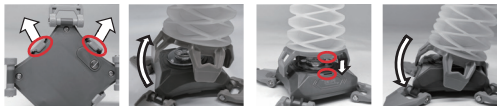

按键说明/Features and controls

金属选挂钩
Metal hook

可折叠固定支架
Foldable fixed bracket

可折叠的柔光罩
Foldable diffuser

功能档 (触摸模式)
Function mode (touch mode)

折叠柔光罩安装演示/Folding Diffuser Installation Demonstration

露营灯充电演示/Camping Light Charging Demonstration