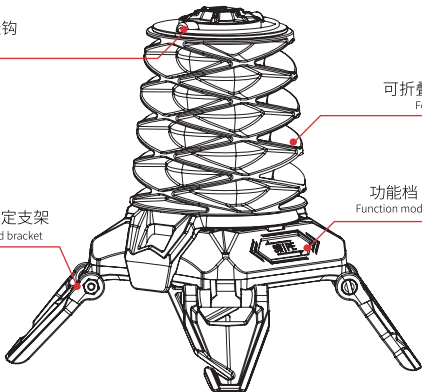

按键说明/Features and controls

金属选挂钩
Metal hook

可折叠固定支架
Foldable fixed bracket

可折叠的柔光罩
Foldable diffuser

功能档 (触摸模式)
Function mode (touch mode)