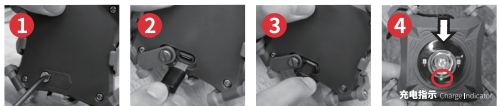

按键说明/Features and controls

金属选挂钩
Metal hook

可折叠固定支架
Foldable fixed bracket

可折叠的柔光罩
Foldable diffuser

功能档 (触摸模式)
Function mode (touch mode)

折叠柔光罩安装演示/Folding Diffuser Installation Demonstration

露营灯充电演示/Camping Light Charging Demonstration